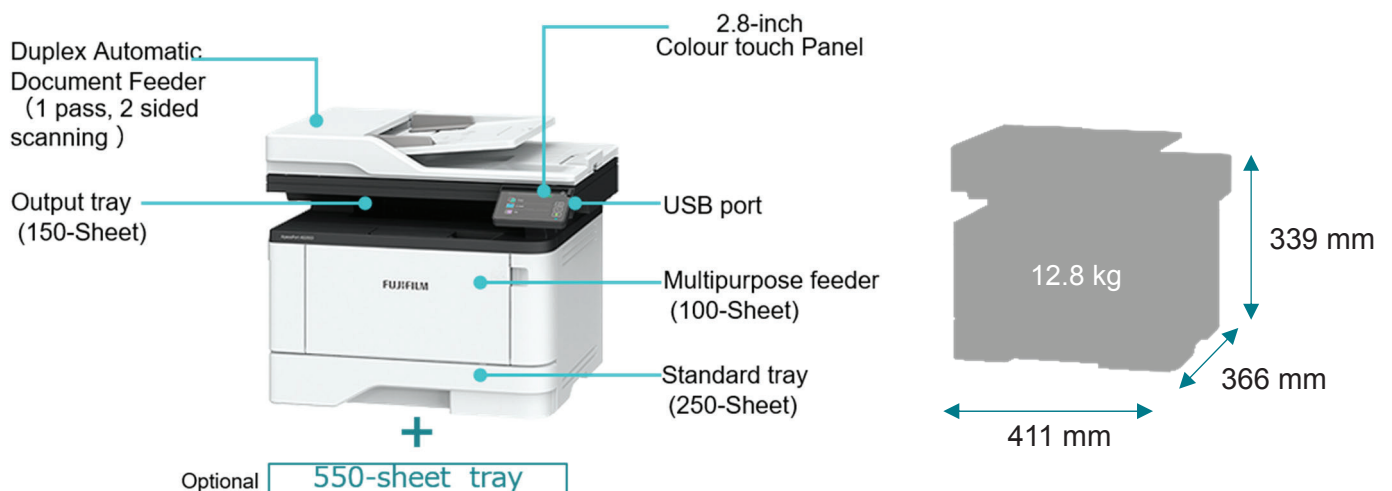

Ecology

- Standard two-sided printing saves paper
- Supports ECO mode for easy presetting of features that save paper and toner